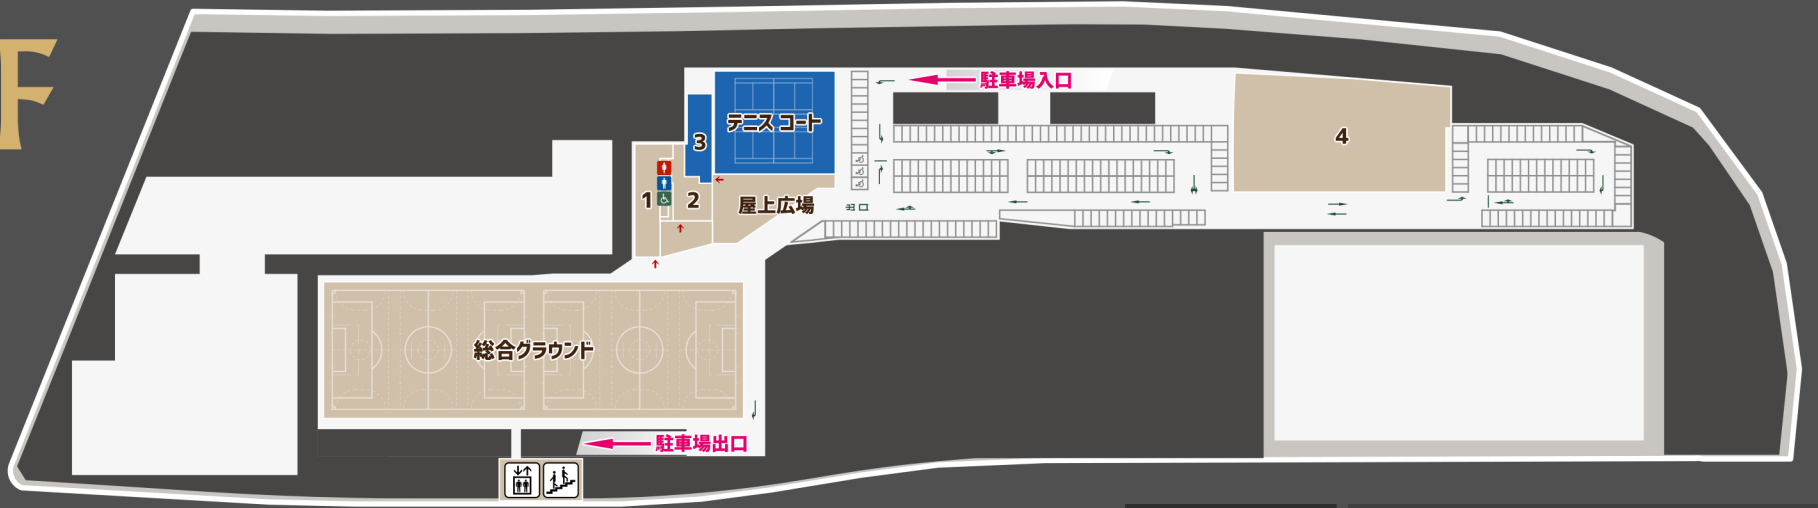

FLOOR GUIDE

RF

- | | | |
|------------------------------|-----------------------|------------------------------|
| 1
AOBA SKY FIELD | 2
AOBA Food Garden | 1
AOBA SKY FIELD |
| 3
K-powers Tennis Academy | 4
Swing | 2
AOBA Food Garden |
| | | 3
K-powers Tennis Academy |
| | | 4
スウイング スタジアム 横浜 |

1F

- | | |
|----------------|--------------------------------------|
| 5-1 5-2
JAA | 5-1
5-2
Japan Athletic Academy |
|----------------|--------------------------------------|